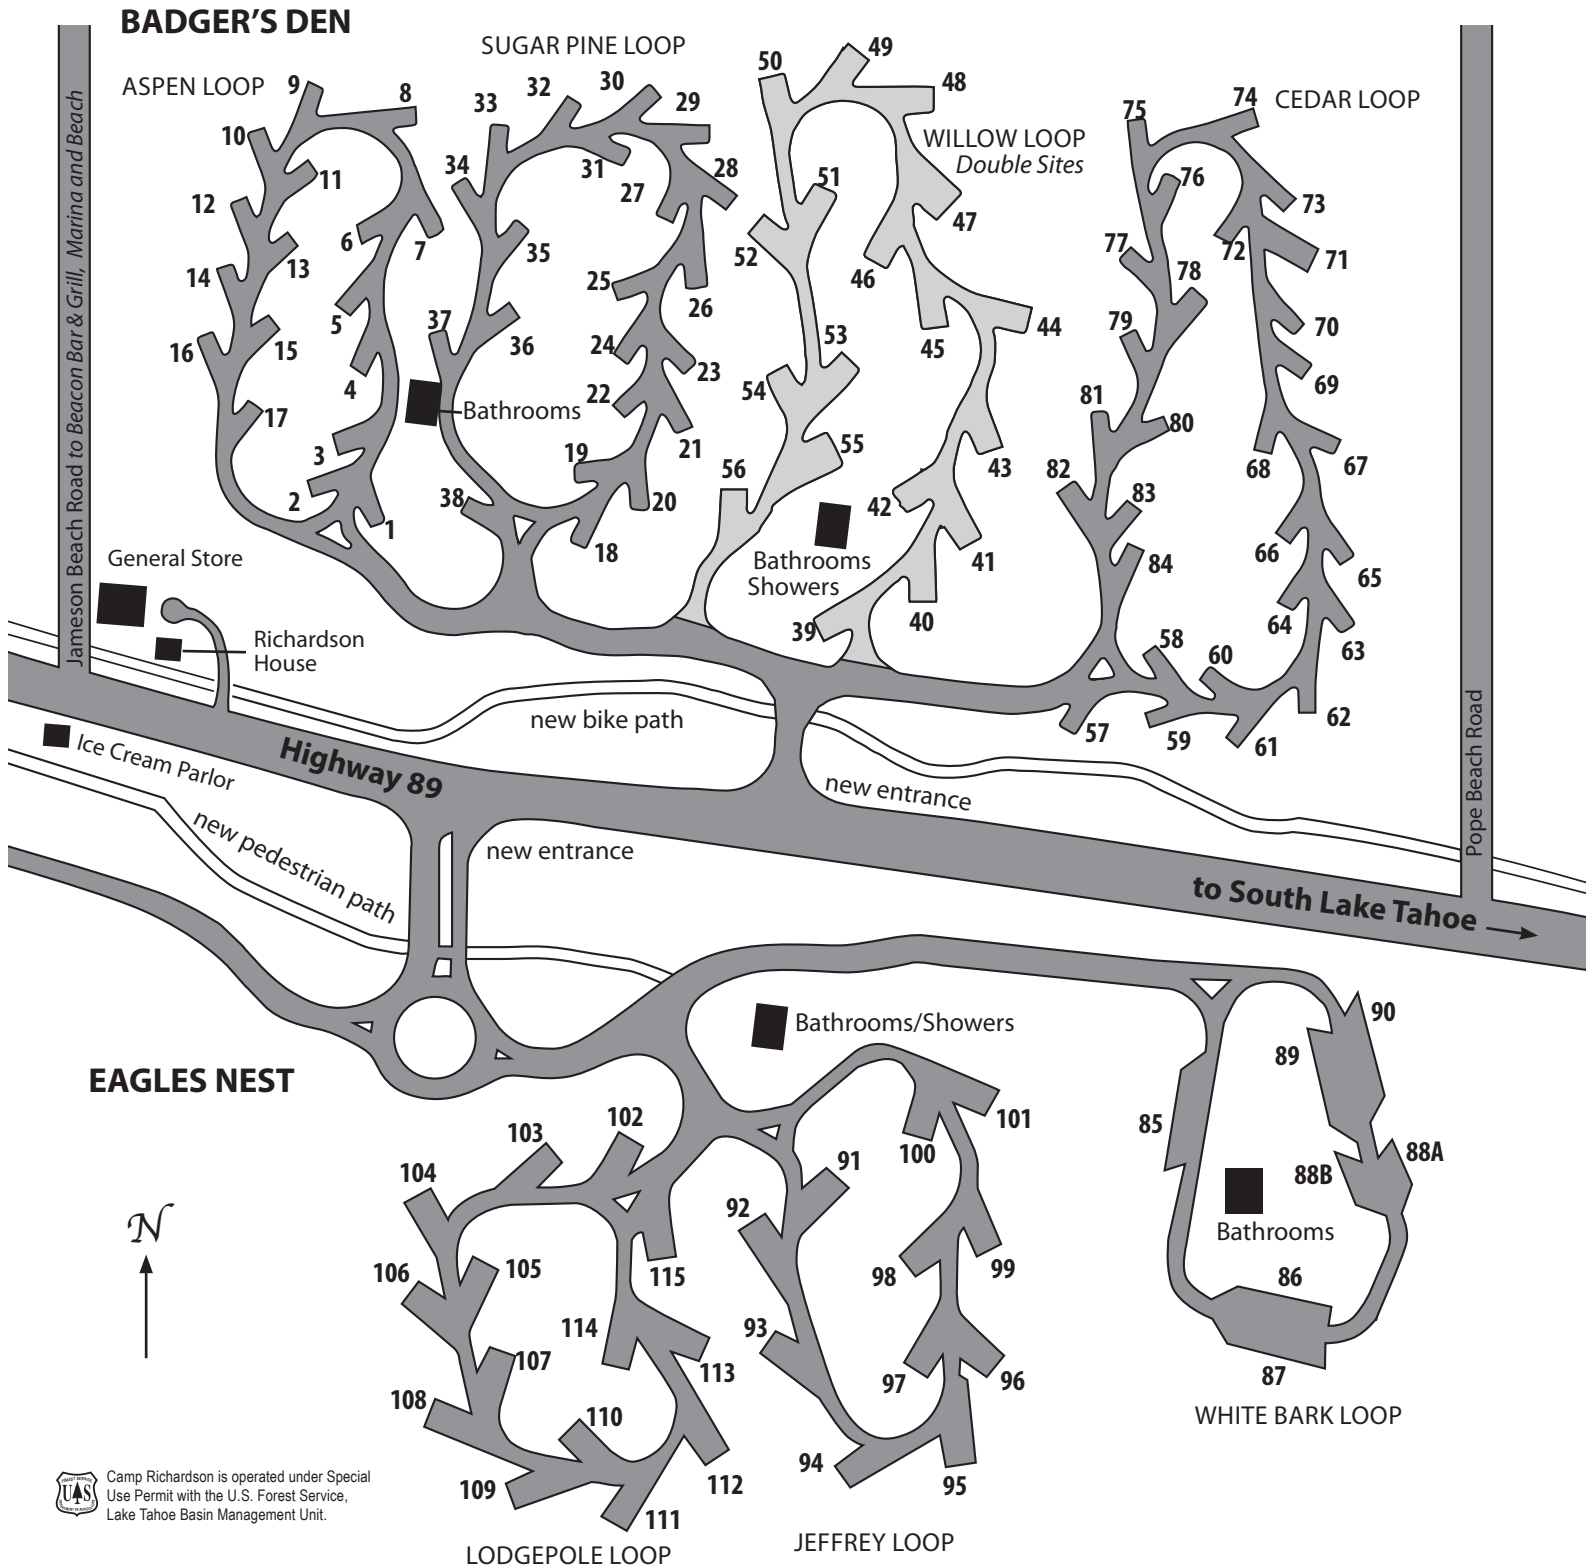

TENT CAMPING

Check-in at 2pm
 Check-out is no later than 12 noon
 Sorry, NO pets are allowed
 No check-ins after dark

Single Sites: 6ppl, 2 tents and 1 vehicle each
 Double Sites: 12ppl, 4 tents and 2 vehicles each
 No RV's, Trailers or Generators in Tent Camping Areas
 Each tent site includes fire ring, picnic table, and bear-proof locker

1900 Jameson Beach Road
 South Lake Tahoe, CA 96158
 Reservations: 800.544.1801
 Fax: 530.541.1802

 Camp Richardson is operated under Special Use Permit with the U.S. Forest Service, Lake Tahoe Basin Management Unit.